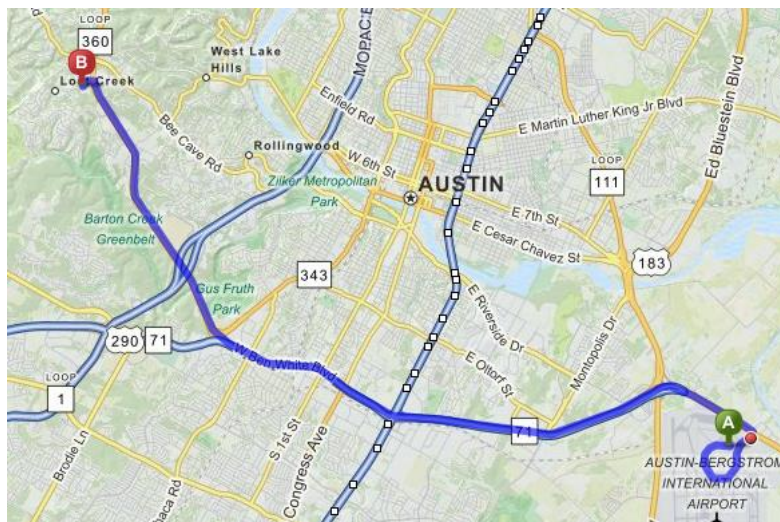

Other Nearby Hotels (approximately 4 miles to Texas RE offices)

- La Quinta Inn & Suites, 4424 South Mopac Expressway, 512-899-3000
- Holiday Inn Express Hotel & Suites, 4892 US Highway 290 West, 512-891-9500

Downtown Austin (approximately 9 miles to Texas RE offices)

- [Multiple hotels](#) are located in Downtown Austin.

Transportation

Driving Directions from Austin-Bergstrom International Airport

- West on Presidential Blvd.
- Keep right at fork to continue on Presidential Blvd.
- Turn left onto Highway 71E/TX-71. Continue to follow TX-71 W. (TX-71 W is just past Highway 71 E. If you are on Spirit of Texas Dr. and reach TX-71, you've gone about 0.2 miles too far.)
- Take the TX-360/Capital of TX Hwy exit.
- Continue straight on TX-360/Capital of TX Hwy.
- Turn left onto Las Cimas Pkwy.
- Continue on Las Cimas Pkwy past the small intersection and turn left into the first parking garage. Park in any un-reserved space.
- Stairs and elevators are near the middle of the garage. Take these down to the ground level and follow the breezeway into the building.

Click [here](#) for a map and directions from Austin-Bergstrom International Airport to Texas RE.