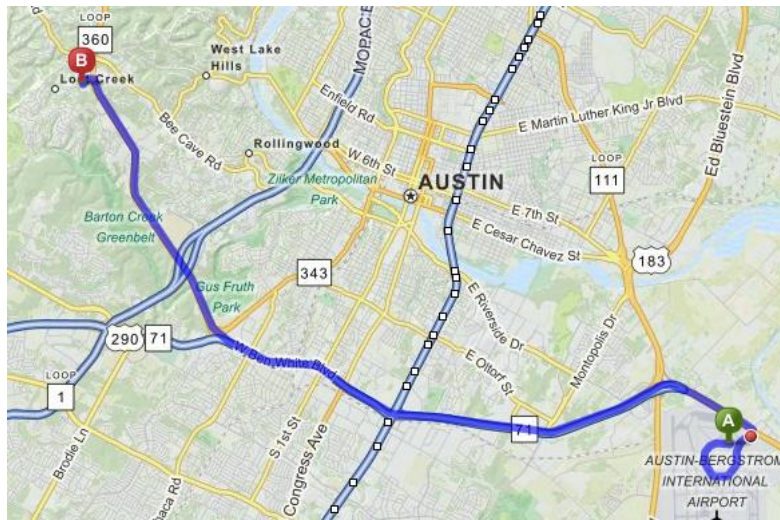

Other Nearby Hotels (approximately 4 miles to Texas RE offices)

- La Quinta Inn & Suites, 4424 South Mopac Expressway, 512-899-3000
- Holiday Inn Express Hotel & Suites, 4892 US Highway 290 West, 512-891-9500

Downtown Austin (approximately 9 miles to Texas RE offices)

- [Multiple hotels](#) are located in Downtown Austin.

Transportation

Driving Directions from Austin-Bergstrom International Airport

- West on Presidential Blvd.
- Keep right at fork to continue on Presidential Blvd.
- Turn left onto Highway 71E/TX-71. Continue to follow TX-71 W. (TX-71 W is just past Highway 71 E. If you are on Spirit of Texas Dr. and reach TX-71, you've gone about 0.2 miles too far.)
- Take the TX-360/Capital of TX Hwy exit.
- Continue straight on TX-360/Capital of TX Hwy.
- Turn left onto Las Cimas Pkwy.
- Continue on Las Cimas Pkwy past the small intersection and turn left into the first parking garage. Park in any un-reserved space.
- Stairs and elevators are near the middle of the garage. Take these down to the ground level and follow the breezeway into the building.

Click [here](#) for a map and directions from Austin-Bergstrom International Airport to Texas RE.