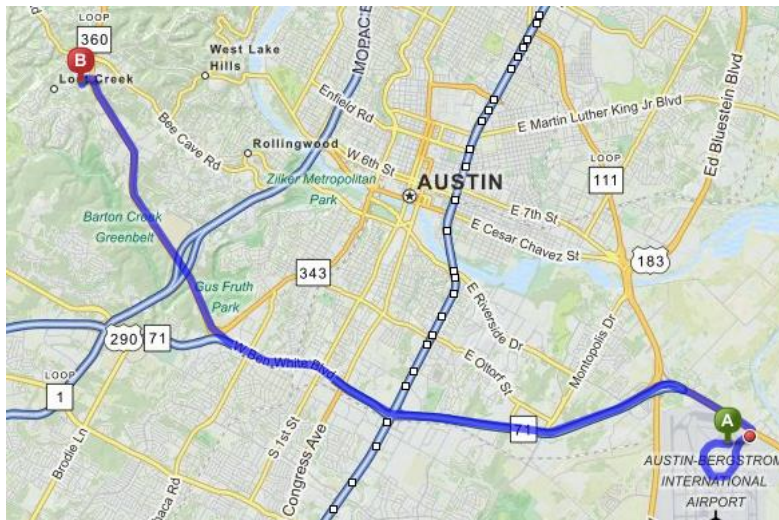

- [Multiple hotels](#) are located in Downtown Austin.

Transportation

Driving Directions from Austin-Bergstrom International Airport

- West on Presidential Blvd.
- Keep right at fork to continue on Presidential Blvd.
- Turn left onto Highway 71E/TX-71. Continue to follow TX-71 W. (TX-71 W is just past Highway 71 E. If you are on Spirit of Texas Dr. and reach TX-71, you've gone about 0.2 miles too far.)
- Take the TX-360/Capital of TX Hwy exit.
- Continue straight on TX-360/Capital of TX Hwy.
- Turn left onto Las Cimas Pkwy.
- Continue on Las Cimas Pkwy past the small intersection and turn left into the first parking garage. Park in any un-reserved space.
- Stairs and elevators are near the middle of the garage. Take these down to the ground level and follow the breezeway into the building.