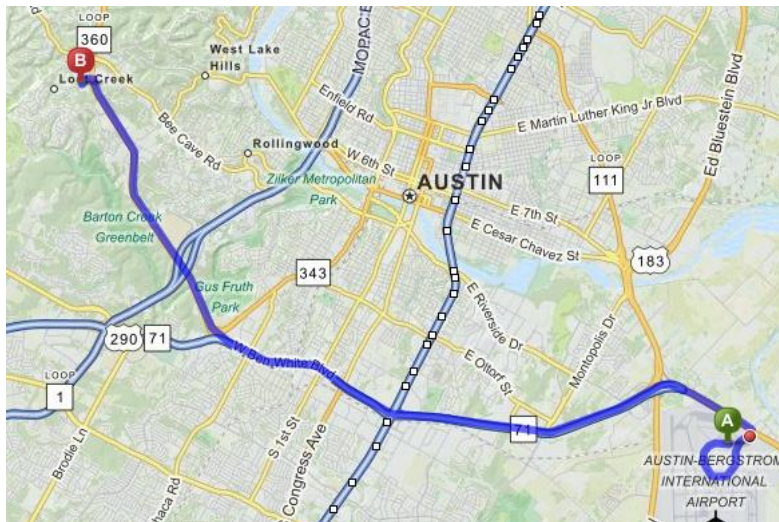

Downtown Austin (approximately 9 miles to Texas RE offices)

- [Multiple hotels](#) are located in Downtown Austin.

Transportation

Driving Directions from Austin-Bergstrom International Airport

- West on Presidential Blvd.
- Keep right at fork to continue on Presidential Blvd.
- Turn left onto Highway 71E/TX-71. Continue to follow TX-71 W. (TX-71 W is just past Highway 71 E. If you are on Spirit of Texas Dr. and reach TX-71, you've gone about 0.2 miles too far.)
- Take the TX-360/Capital of TX Hwy exit.
- Continue straight on TX-360/Capital of TX Hwy.
- Turn left onto Las Cimas Pkwy.
- Continue on Las Cimas Pkwy past the small intersection and turn left into the first parking garage. Park in any un-reserved space.
- Stairs and elevators are near the middle of the garage. Take these down to the ground level and follow the breezeway into the building.