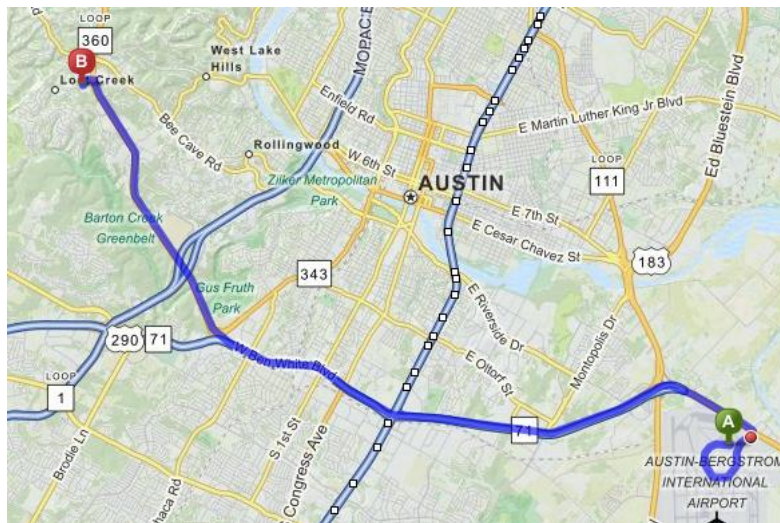

Downtown Austin (approximately 9 miles to Texas RE offices)

- [Multiple hotels](#) are located in Downtown Austin.

Transportation

Driving Directions from Austin-Bergstrom International Airport

- West on Presidential Blvd.
- Keep right at fork to continue on Presidential Blvd.

- Turn left onto Highway 71E/TX-71. Continue to follow TX-71 W. (TX-71 W is just past Highway 71 E. If you are on Spirit of Texas Dr. and reach TX-71, you've gone about 0.2 miles too far.)
- Take the TX-360/Capital of TX Hwy exit.
- Continue straight on TX-360/Capital of TX Hwy.
- Turn left onto Las Cimas Pkwy.
- Continue on Las Cimas Pkwy past the small intersection and turn left into the first parking garage. Park in any un-reserved space.
- Stairs and elevators are near the middle of the garage. Take these down to the ground level and follow the breezeway into the building.