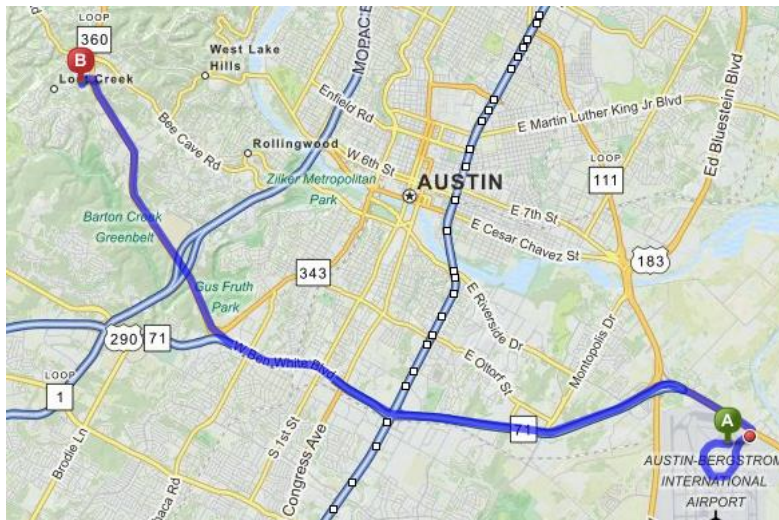

Downtown Austin (approximately 9 miles to Texas RE offices)

- [Multiple hotels](#) are located in Downtown Austin.

Transportation

Driving Directions from Austin-Bergstrom International Airport

- West on Presidential Blvd.
- Keep right at fork to continue on Presidential Blvd.
- Turn left onto Highway 71E/TX-71. Continue to follow TX-71 W. (TX-71 W is just past Highway 71 E. If you are on Spirit of Texas Dr. and reach TX-71, you've gone about 0.2 miles too far.)
- Take the TX-360/Capital of TX Hwy exit.
- Continue straight on TX-360/Capital of TX Hwy.
- Turn left onto Las Cimas Pkwy.
- Continue on Las Cimas Pkwy past the small intersection and turn left into the first parking garage. Park in any un-reserved space.
- Stairs and elevators are near the middle of the garage. Take these down to the ground level and follow the breezeway into the building.